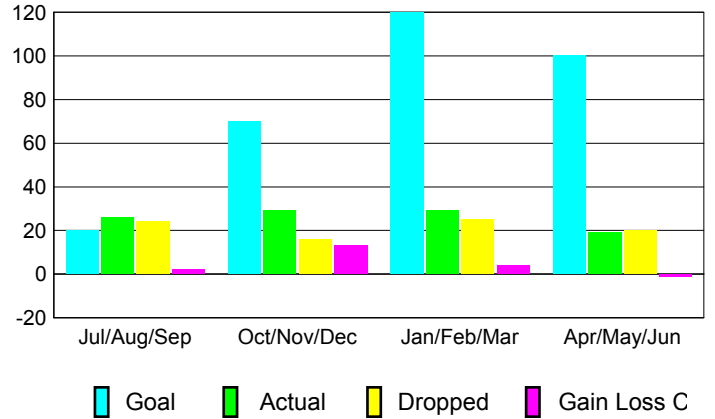

GMT: **JERRY SMITH**

Location: **PENNSYLVANIA**

GMT CA: **1**

CLUBS

Month	New Club Goal	Actual New Clubs	Actual Dropped Clubs	Gain/Loss of Clubs
2012-2013				
Jul/Aug/Sep	0	0	0	0
Oct/Nov/Dec	0	0	0	0
Jan/Feb/Mar	2	0	0	0
Apr/May/June	0	0	1	-1
Totals	2	0	1	-1

Club Results 2012-2013

Goal, New, Dropped, Gain/Loss

YTD Status Quo Clubs 2012-2013

Status Quo Clubs Compared to Status Quo Members

Club Gain/Loss 2012-2013

MEMBERSHIP

Month	Net Memb Goal	Actual New Memb	Actual Dropped Memb	Gain/Loss of Memb
2012-2013				
Jul/Aug/Sep	20	26	24	2
Oct/Nov/Dec	70	29	16	13
Jan/Feb/Mar	120	29	25	4
Apr/May/June	100	19	20	-1
Totals	310	103	85	18

Membership Results 2012-2013

Goal, New, Dropped, Gain/Loss

Gender Comparison 2012-2013

Membership Gain/Loss 2012-2013