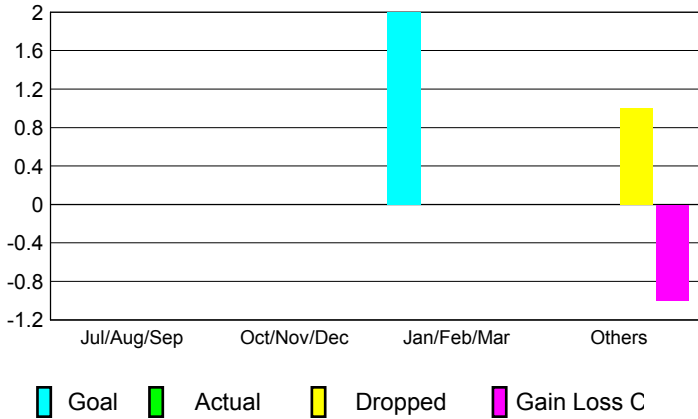

GMT: **JERRY SMITH**

Location: **PENNSYLVANIA**

GMT CA: **1**

CLUBS

Month	New Club Goal	Actual New Clubs	Actual Dropped Clubs	Gain/Loss of Clubs
2012-2013				
Jul/Aug/Sep	0	0	0	0
Oct/Nov/Dec	0	0	0	0
Jan/Feb/Mar	2	0	0	0
Apr/May/June	0	0	1	-1
Totals	2	0	1	-1

Club Results 2012-2013

Goal, New, Dropped, Gain/Loss

YTD Status Quo Clubs 2012-2013

Status Quo Clubs Compared to Status Quo Members

Club Gain/Loss 2012-2013

MEMBERSHIP

Month	Net Memb Goal	Actual New Memb	Actual Dropped Memb	Gain/Loss of Memb
2012-2013				
Jul/Aug/Sep	20	26	24	2
Oct/Nov/Dec	70	29	16	13
Jan/Feb/Mar	120	29	25	4
Apr/May/June	100	19	20	-1
Totals	310	103	85	18